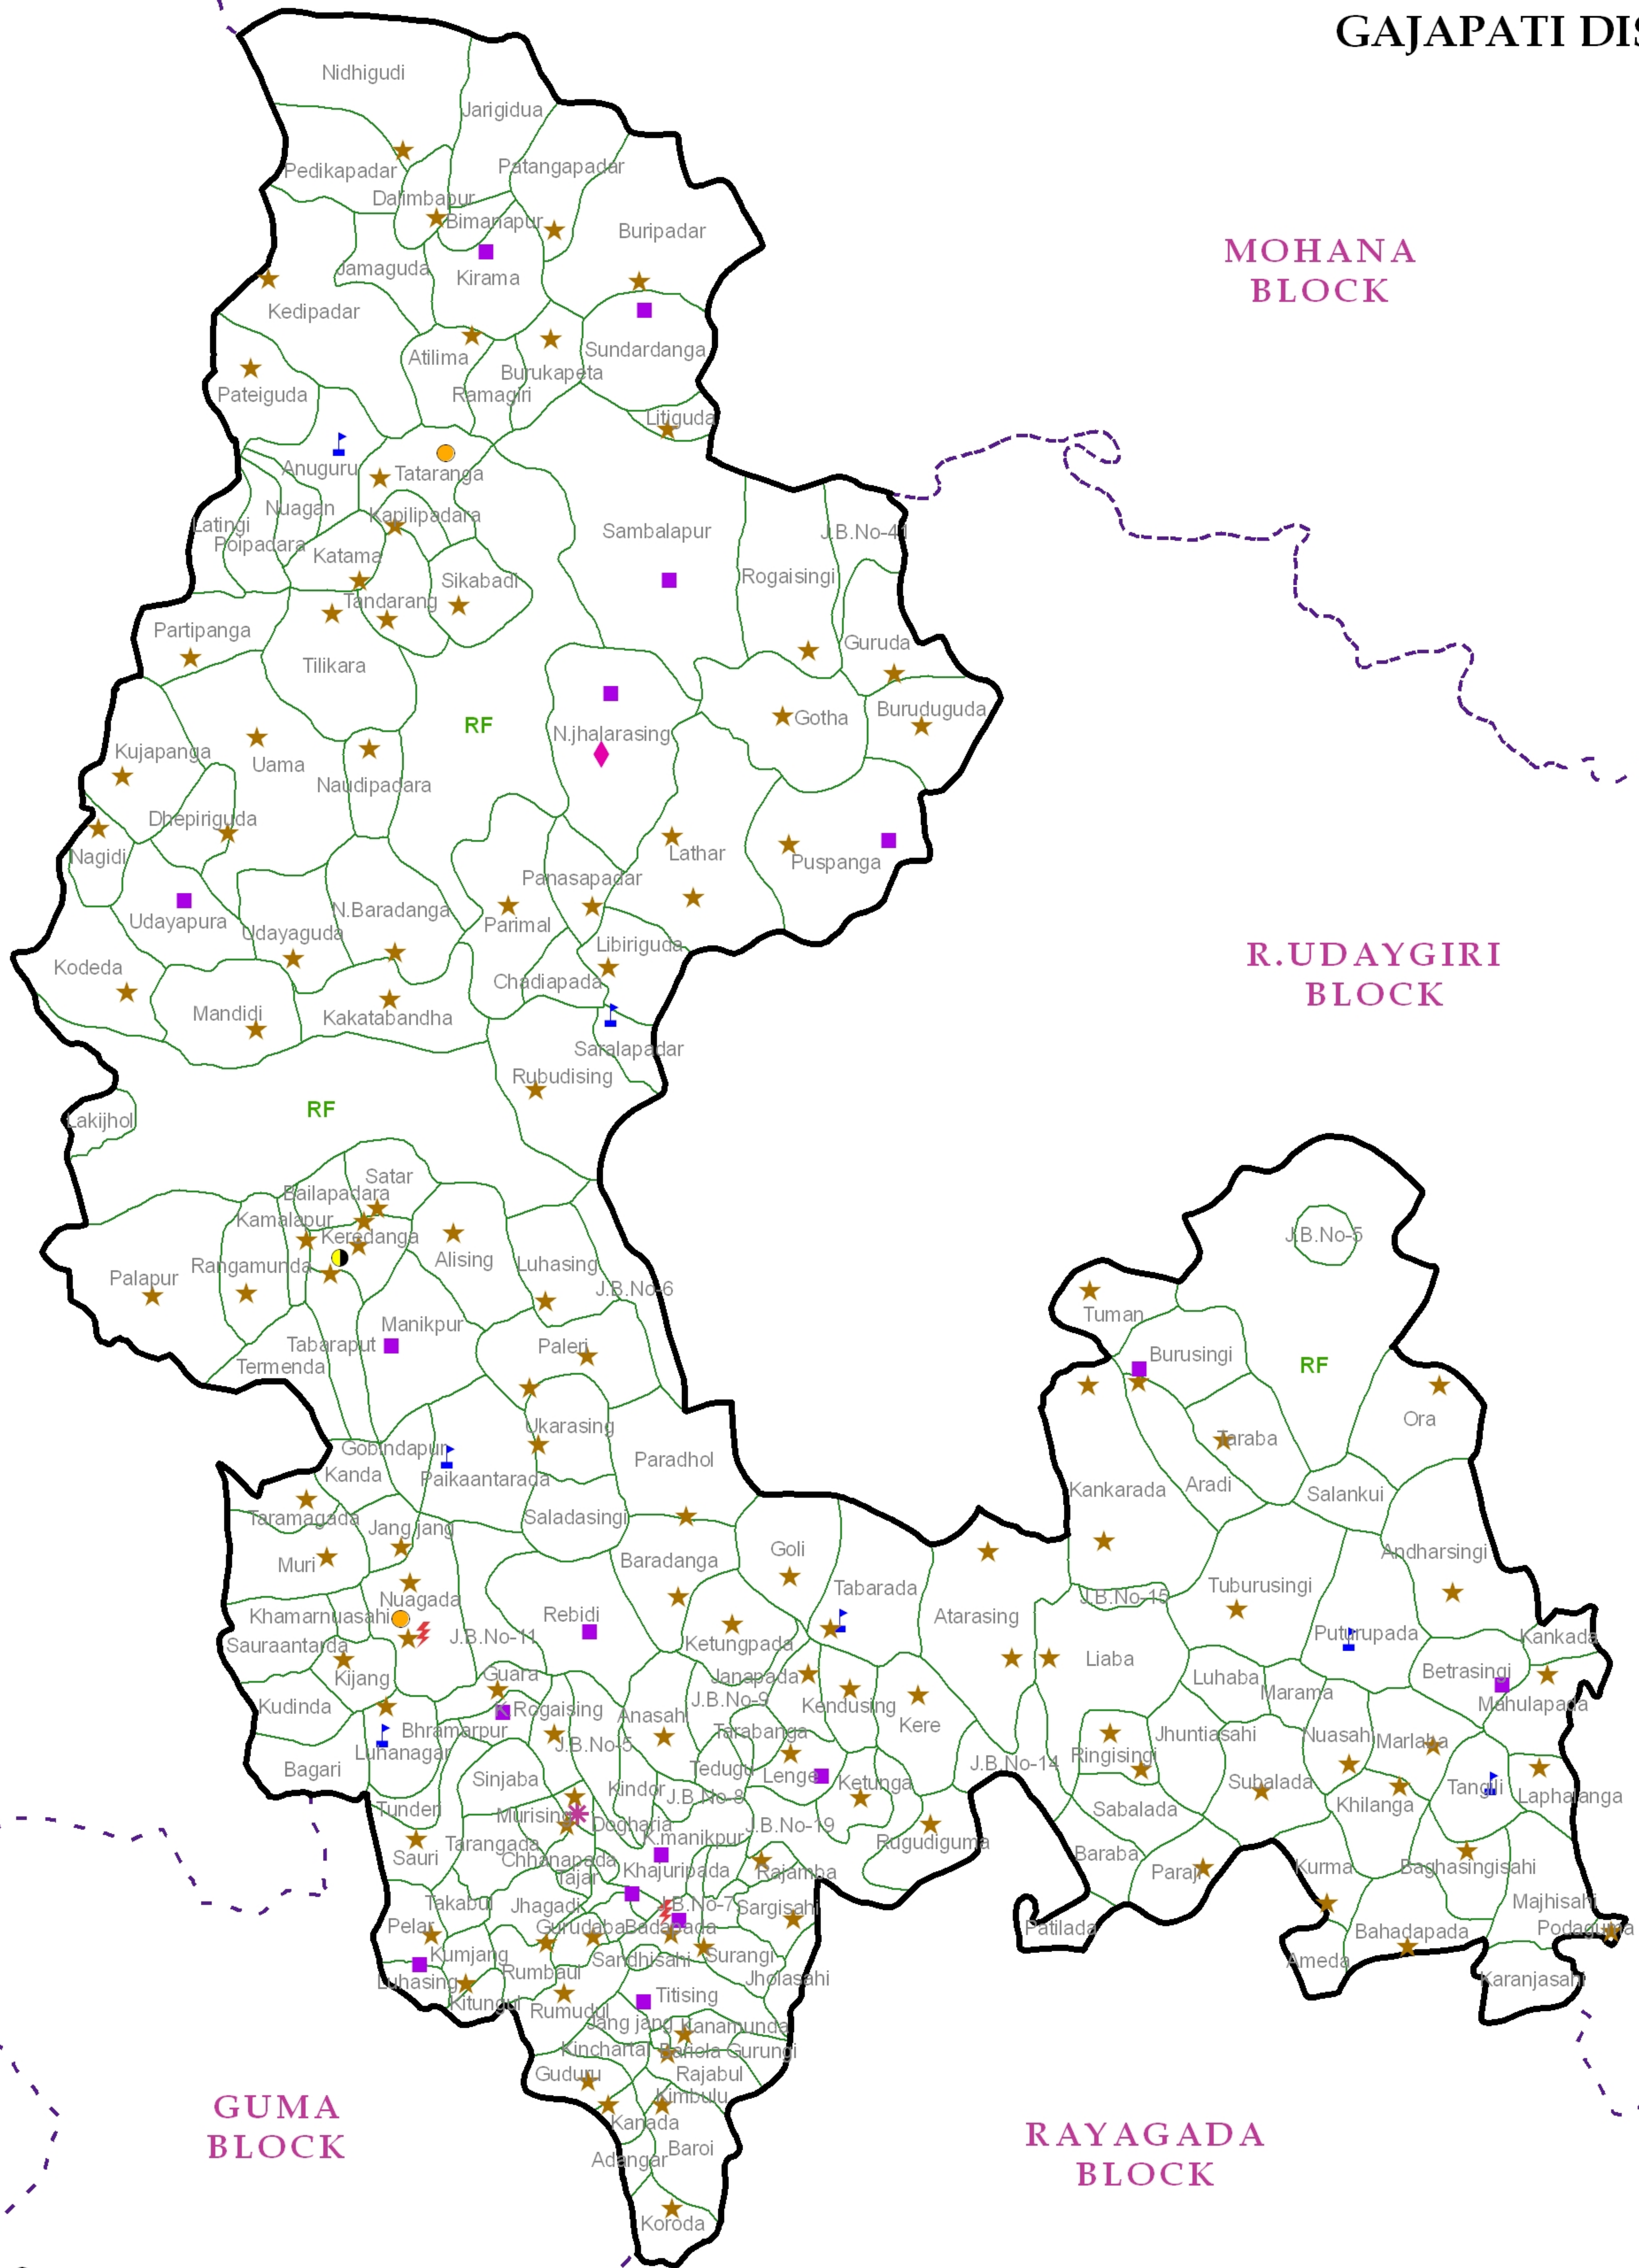

EDUCATION FACILITIES

NUAGADA BLOCK GAJAPATI DISTRICT

Data Source:

Survey of India & LISS-III Image

INDIA	ODISHA	GAJAPATI	LEGENDS	Scale:
<p>ODISHA</p>	<p>GAJAPATI</p>	<p>NUAGADA</p>	<ul style="list-style-type: none"> PS to UPS Upgraded to Class-VIII/IX UPS only Upgraded to Class-VIII/IX Primary with Upper Primary UP. Primary with sec./H.sec Up. Primary with sec./H.sec Pr. with Up.Pr. & sec./H.Sec. Primary Secondary Only Block Boundary Village Boundary 	<p>Scale:</p>
			<p>Map Complied By:</p> <p>NIC Bhubaneswar, Odisha.</p>	